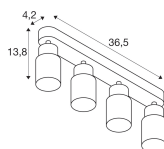

Specifications SLV Puri 2.0 Aluminium Spot Black | Suitable for 4x GU10

[View Product](#)

General Information

SKU	260604
EAN	4024163293822
Brand	SLV
Manufacturer Name	PURI 2.0 Tube, wand- en plafondopbouwarmatuur, long, 4x max. 6W GU10,
Any Lamp all-in warranty	5 Years
Average Lifetime (h)	0

Technical Information

Technology	Fixture with Socket
Voltage (V)	220-240
Dimmable	Dimmable when using a Dimmable Bulb
Suitable for	GU10
Including bulb	No
Amount of bulbs required	4
Maximum Wattage Rating	6
Tiltable	Yes
Mounting Method	Ceiling, Wall mounted
Emergency Lighting	No Emergency Unit
Product Type Category	Decorative Lighting with Socket