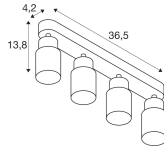

Specifications SLV Puri 2.0 Aluminium Spot Black | Suitable for 4x GU10

[View Product](#)

General Information

SKU	260607
EAN	4024163293815
Brand	SLV
Manufacturer Name	PURI 2.0 Tube, wand- en plafondopbouwarmatuur, long, 4x max. 6W GU10,
Any Lamp all-in warranty	5 Years
Average Lifetime (h)	0

Technical Information

Technology	Fixture with Socket
Voltage (V)	220-240
Dimmable	Dimmable when using a Dimmable Bulb
Suitable for	GU10
Including bulb	No
Amount of bulbs required	4
Maximum Wattage Rating	6
Tiltable	Yes
Mounting Method	Ceiling, Wall mounted
Emergency Lighting	No Emergency Unit
Product Type Category	Decorative Lighting with Socket